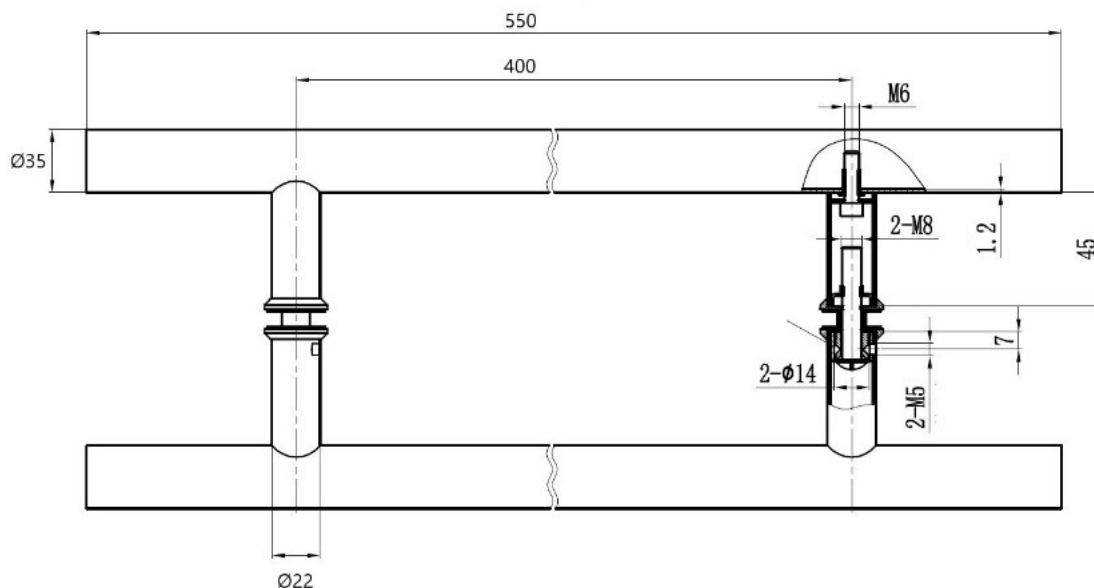

PRODUCT SHEET

Description:

Door Handle "Oder" SS304 Polished, $\varnothing 32 \times 550 \text{mm}$, cc 400mm, 8-12mm Glass Thickness, Bore: $\varnothing 12 \text{mm}$

Item number:

17.87.015-1

Units	Box	Carton	HS Code	Barcode
Pair	1	10	8302415000	 5704866445429